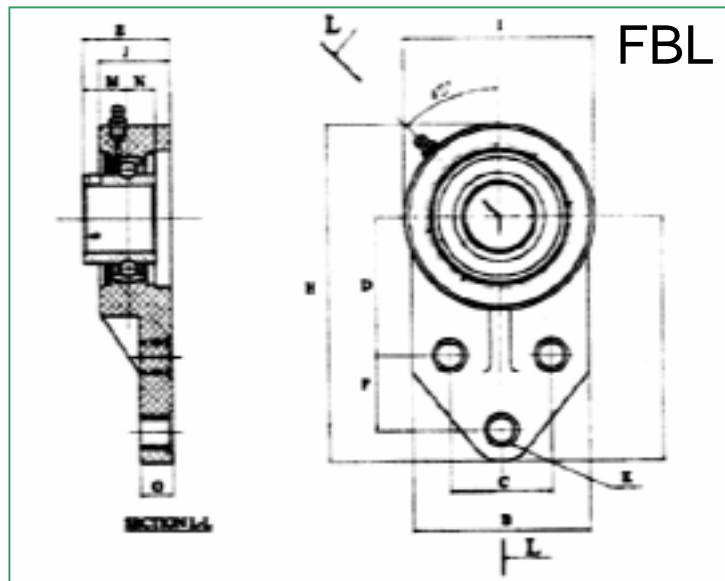

## GREENLIGN PLASTIC HOUSED BEARINGS

- TOUGH PRECISION MOULDED THERMOPLASTIC
- RESISTANT TO CHEMICALS
- EASILY CLEANED SMOOTH SURFACE
- NO COATING OR PLATING TO CRACK OR CHIP
- TO SUIT SHAFT SIZES 12 - 35 MM, 0.75 - 1.25 INS
- ONE OF EIGHT HOUSING TYPES
- STAINLESS STEEL BEARINGS FITTED AS STANDARD
- END COVERS STANDARD
- AVAILABLE WITH ECONOMY INSERT BEARINGS

Ref	shaft dia	Dimensions mm ("inches)													Bolt Dia	Weight (Kg)
		A	B	C	D	E	F	G	H	I	J	K	M	N		
FBL201	12	76.2	62	38.1	42.9	33.7	22.2	11.4	108	63.5	26.5	10.7	18.3	12.7	M10	0.28
FBL202	15	76.2	62	38.1	42.9	33.7	22.2	11.4	108	63.5	26.5	10.7	18.3	12.7	M10	0.26
FBL203	17	76.2	62	38.1	42.9	33.7	22.2	11.4	108	63.5	26.5	10.7	18.3	12.7	M10	0.25
FBL204	20	76.2	62	38.1	42.9	33.7	22.2	11.4	108	63.5	26.5	10.7	18.3	12.7	M10	0.25
FBL204-12	0.75"	76.2	62	38.1	42.9	33.7	22.2	11.4	108	63.5	26.5	10.7	18.3	12.7	M10	0.25
FBL205	25	85.7	63.5	41.3	46	41.2	28.6	11.4	120.6	70	34	10.7	19.7	14.3	M10	0.30
FBL205-16	1"	85.7	63.5	41.3	46	41.2	28.6	11.4	120.6	70	34	10.7	19.7	14.3	M10	0.30
FBL206	30	96.5	76	47.6	52.4	41.5	31.8	13.3	138.5	83	32	10.7	22.2	15.9	M10	0.46
FBL207	35	109.5	89	50.8	60.3	47.1	31.8	16.1	157	95	36.5	13.1	25.4	17.5	M12	0.66
FBL207-20	1.25"	109.5	89	50.8	60.3	47.1	31.8	16.1	157	95	36.5	13.1	25.4	17.5	M12	0.66