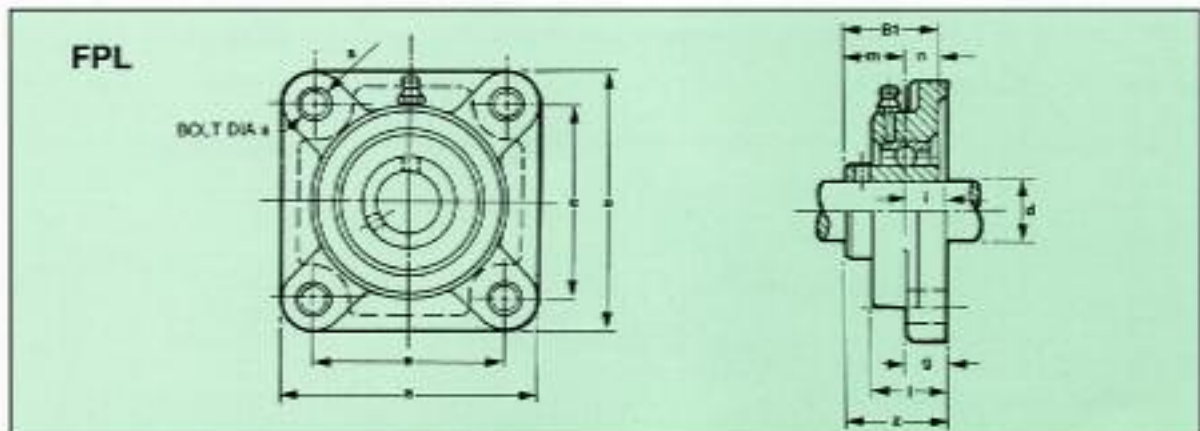

- TOUGH PRECISION MOULDED THERMOPLASTIC
- RESISTANT TO CHEMICALS
- EASILY CLEANED SMOOTH SURFACE
- NO COATING OR PLATING TO CRACK OR CHIP
- TO SUIT SHAFT SIZES 12 - 50 MM, 0.75 - 1.25 INS
- ONE OF EIGHT HOUSING TYPES
- STAINLESS STEEL BEARINGS FITTED AS STANDARD
- END COVERS STANDARD
- FPL EQUIVALENT STAINLESS STEEL HOUSING AVAILABLE

Ref	Dimensions mm ("inches)											Weight (Kg)
	d	a	e	i	g	l	s	z	Bi	n	m	
FPL201	12	86	63.5	18	13.4	27.8	11	36.3	31	12.7	18.3	0.32
FPL202	15	86	63.5	18	13.4	27.8	11	36.3	31	12.7	18.3	0.31
FPL203	17	86	63.5	18	13.4	27.8	11	36.3	31	12.7	18.3	0.30
FPL204	20	86	63.5	18	13.4	27.8	11	36.3	31	12.7	18.3	0.29
FPL204-12	0.75"	86	63.5	18	13.4	27.8	11	36.3	31	12.7	18.3	0.29
FPL205	25	95	70	17	14.3	28	11	36.7	34	14.3	19.7	0.36
FPL205-16	1"	95	70	17	14.3	28	11	36.7	34	14.3	19.7	0.36
FPL206	30	107	83	19.2	14.3	31.5	11	41.4	38.1	15.9	22.2	0.5
FPL207	35	118	92	21.5	15.5	34.8	13	46.9	42.9	17.5	25.4	0.74
FPL207-20	1.25"	118	92	21.5	15.5	34.8	13	46.9	42.9	17.5	25.4	0.74
FPL208	40	130	102	23	17	37.5	14	53.2	49.2	19	30.2	0.97
FPL210	50	143	111	25	21	43	17	57.6	51.6	19	32.6	1.25