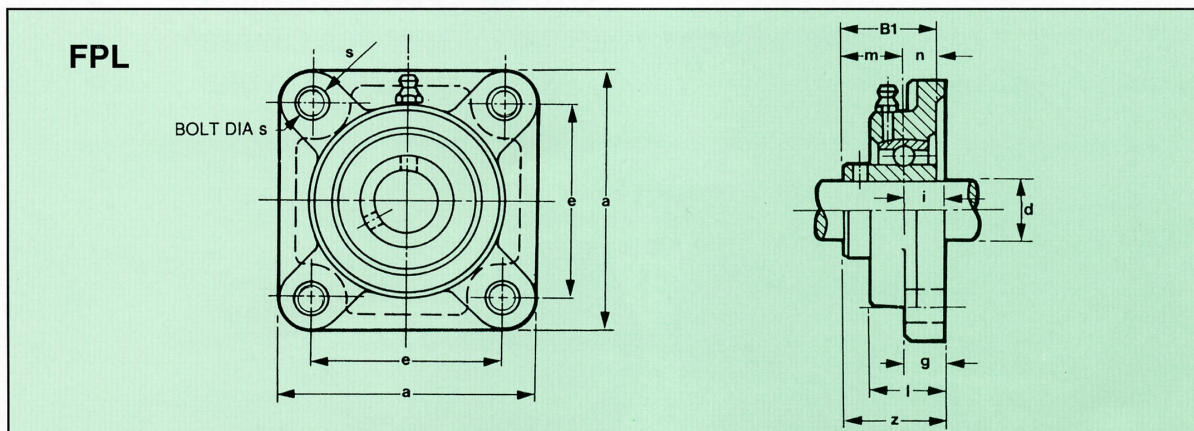

R.A. RODRIGUEZ (UK) LTD

14 Old Bridge Way, Shefford, Bedfordshire,
SG17 5HQ

Phone: 01462 670044 Email: info@raruk.com
Web: www.rarodriguez.co.uk

GREENLIGN PLASTIC HOUSED BEARINGS

- TOUGH PRECISION MOULDED THERMOPLASTIC
- RESISTANT TO CHEMICALS
- EASILY CLEANED SMOOTH SURFACE
- NO COATING OR PLATING TO CRACK OR CHIP
- TO SUIT SHAFT SIZES 12 - 50 MM, 0.75 - 1.25 INS
- ONE OF EIGHT HOUSING TYPES
- STAINLESS STEEL BEARINGS FITTED AS STANDARD
- END COVERS STANDARD
- FPL EQUIVALENT STAINLESS STEEL HOUSING AVAILABLE

Ref	Dimensions mm ("inches)											Weight (Kg)
	d	a	e	i	g	l	s	z	Bi	n	m	
FPL201	12	87	63.5	18	13.4	27.8	11	36.3	31	12.7	18.3	0.32
FPL202	15	87	63.5	18	13.4	27.8	11	36.3	31	12.7	18.3	0.31
FPL203	17	87	63.5	18	13.4	27.8	11	36.3	31	12.7	18.3	0.30
FPL204	20	87	63.5	18	13.4	27.8	11	36.3	31	12.7	18.3	0.29
FPL204-12	0.75"	87	63.5	18	13.4	27.8	11	36.3	31	12.7	18.3	0.29
FPL205	25	95	70	17	14.3	28	11	36.7	34	14.3	19.7	0.36
FPL205-16	1"	95	70	17	14.3	28	11	36.7	34	14.3	19.7	0.36
FPL206	30	107	83	19.2	14.3	31.5	11	41.4	38.1	15.9	22.2	0.5
FPL207	35	118	92	21.5	15.5	34.8	13	46.9	42.9	17.5	25.4	0.74
FPL207-20	1.25"	118	92	21.5	15.5	34.8	13	46.9	42.9	17.5	25.4	0.74
FPL208	40	130	102	23	17	37.5	14	53.2	49.2	19	30.2	0.97
FPL210	50	143	111	25	21	43	17	57.6	51.6	19	32.6	1.25