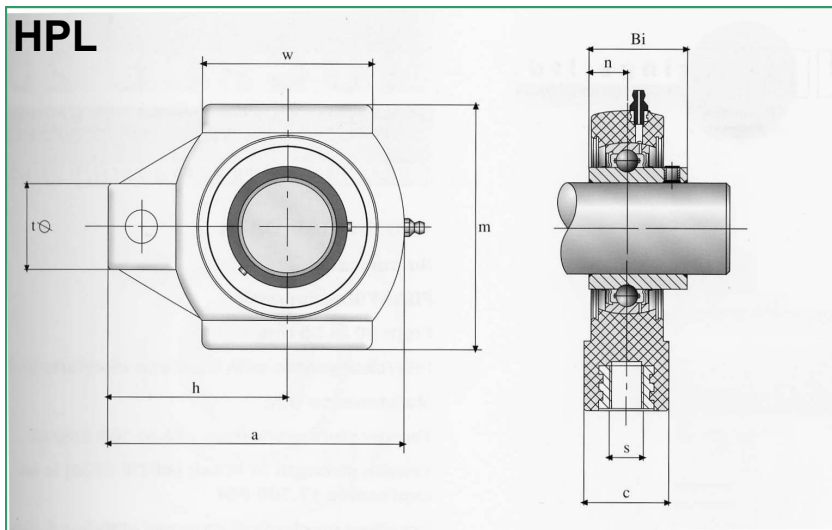

R.A. RODRIGUEZ (UK) LTD

14 Old Bridge Way, Shefford, Bedfordshire,
SG17 5HQ

Phone: 01462 670044 Email: info@raruk.com
Web: www.rarodriguez.co.uk

GREENLIGN PLASTIC HOUSED BEARINGS

- TOUGH PRECISION MOULDED THERMOPLASTIC
- RESISTANT TO CHEMICALS
- EASILY CLEANED SMOOTH SURFACE
- NO COATING OR PLATING TO CRACK OR CHIP
- TO SUIT SHAFT SIZES 12 - 40 MM, 0.75 - 1.25 INS
- ONE OF EIGHT HOUSING TYPES
- STAINLESS STEEL BEARINGS FITTED AS STANDARD
- END COVERS STANDARD
- AVAILABLE WITH ECONOMY INSERT BEARINGS

Ref	Dimensions mm ("inches)										Weight (Kg)
	d	a	c	h	m	s	t	w	Bi	n	
HPL201	12	99	27.5	63.5	65	M16	36	47	31	12.7	0.38
HPL202	15	99	27.5	63.5	65	M16	36	47	31	12.7	0.37
HPL203	17	99	27.5	63.5	65	M16	36	47	31	12.7	0.36
HPL204	20	99	27.5	63.5	65	M16	36	47	31	12.7	0.35
HPL204-12	0.75"	99	27.5	63.5	65	M16	36	47	31	12.7	0.35
HPL205	25	99	27.5	63.5	74	M16	36	47	34	14.3	0.40
HPL205-16	1"	99	27.5	63.5	74	M16	36	47	34	14.3	0.40
HPL206	30	125	34.5	76	90	M16	40	63	38.1	15.9	0.55
HPL207	35	125	34.5	76	90	M16	40	63	42.9	17.5	0.80
HPL207-20	1.25"	125	34.5	76	90	M16	40	63	42.9	17.5	0.80
HPL208	40	140	34.5	85	100	M16	40	80	49.2	19	0.90