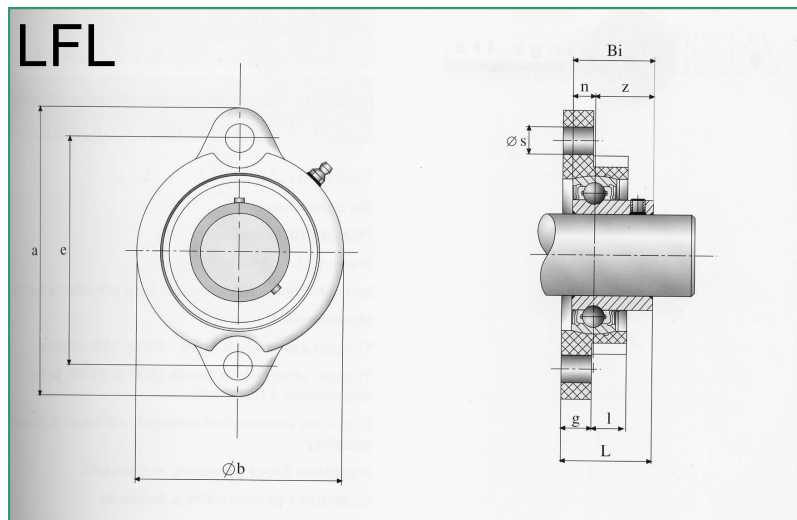

R.A. RODRIGUEZ (UK) LTD

14 Old Bridge Way, Shefford, Bedfordshire,
SG17 5HQ

Phone: 01462 670044 Email: info@raruk.com
Web: www.rarodriguez.co.uk

GREENLIGN PLASTIC HOUSED BEARINGS

- TOUGH PRECISION MOULDED THERMOPLASTIC
- RESISTANT TO CHEMICALS
- EASILY CLEANED SMOOTH SURFACE
- NO COATING OR PLATING TO CRACK OR CHIP
- TO SUIT SHAFT SIZES 12 - 35 MM, 0.75 - 1.00 INS
- ONE OF EIGHT HOUSING TYPES
- STAINLESS STEEL BEARINGS FITTED AS STANDARD
- AVAILABLE WITH ECONOMY INSERT BEARINGS

Ref	Dimensions mm ("inches)											Weight (Kg)
	d	a	e	g	l	s	b	z	Bi	L	n	
LFL201	12	81	64	10	8	7	56	16	22	28.6	6	0.26
LFL202	15	81	64	10	8	7	56	16	22	28.6	6	0.25
LFL203	17	81	64	10	8	7	56	16	22	28.6	6	0.24
LFL204	20	90	71	11	9	10	63	17.5	24.7	31	7	0.28
LFL204-12	0.75"	90	71	11	9	10	63	17.5	24.7	31	7	0.28
LFL205	25	95	76	11	10	10	69	19.5	27	31	7.5	0.36
LFL205-16	1"	95	76	11	10	10	69	19.5	27	31	7.5	0.36
LFL206	30	113	90	12	11	11.5	79	22.5	30.3	35.7	8	0.56