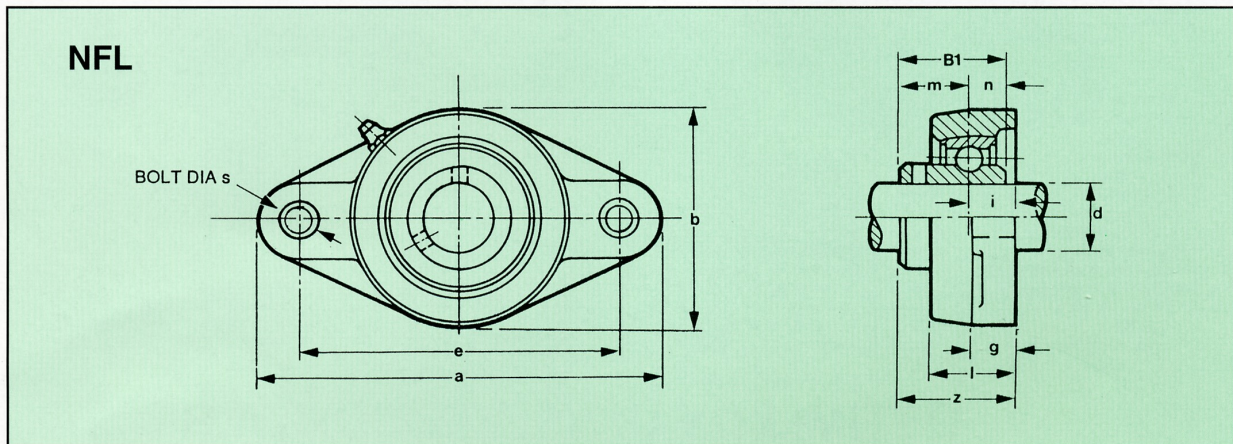

R.A. RODRIGUEZ (UK) LTD

14 Old Bridge Way, Shefford, Bedfordshire,
SG17 5HQ

Phone: 01462 670044 Email: info@raruk.com
Web: www.rarodriguez.co.uk

GREENLIGN PLASTIC HOUSED BEARINGS

- TOUGH PRECISION MOULDED THERMOPLASTIC
- RESISTANT TO CHEMICALS
- EASILY CLEANED SMOOTH SURFACE
- NO COATING OR PLATING TO CRACK OR CHIP
- TO SUIT SHAFT SIZES 12 - 50 MM, 0.75 - 1.25 INS
- ONE OF EIGHT HOUSING TYPES
- STAINLESS STEEL BEARINGS FITTED AS STANDARD
- END COVERS STANDARD
- NFL EQUIVALENT STAINLESS STEEL HOUSING AVAILABLE
- AVAILABLE WITH ECONOMY INSERT BEARINGS

Ref	Dimensions mm ("inches)												Weight (Kg)
	d	a	e	i	g	l	s	z	Bi	n	m	b	
NFL201	12	114	90	15.4	11.4	26.5	11	33.7	31	12.7	18.3	65	0.27
NFL202	15	114	90	15.4	11.4	26.5	11	33.7	31	12.7	18.3	65	0.26
NFL203	17	114	90	15.4	11.4	26.5	11	33.7	31	12.7	18.3	65	0.25
NFL204	20	114	90	15.4	11.4	26.5	11	33.7	31	12.7	18.3	65	0.24
NFL204-12	0.75"	114	90	15.4	11.4	26.5	11	33.7	31	12.7	18.3	65	0.24
NFL205	25	131	99	17	13.5	29.1	11	36.7	34	14.3	19.7	69.5	0.30
NFL205-16	1"	131	99	17	13.5	29.1	11	36.7	34	14.3	19.7	69.5	0.30
NFL206	30	148	117	19	13.3	30.5	11	41.2	38.1	15.9	22.2	80	0.45
NFL207	35	164	130	18	16.1	32.8	13	43.4	42.9	17.5	25.4	90	0.66
NFL207-20	1.25"	164	130	18	16.1	32.8	13	43.4	42.9	17.5	25.4	90	0.66
NFL208	40	176	144	21.5	20	37.5	14	51.7	49.2	19	30.2	100	0.87
NFL210	50	197	157	25	21	43	17	57.6	51.6	19	32.6	115	1.2