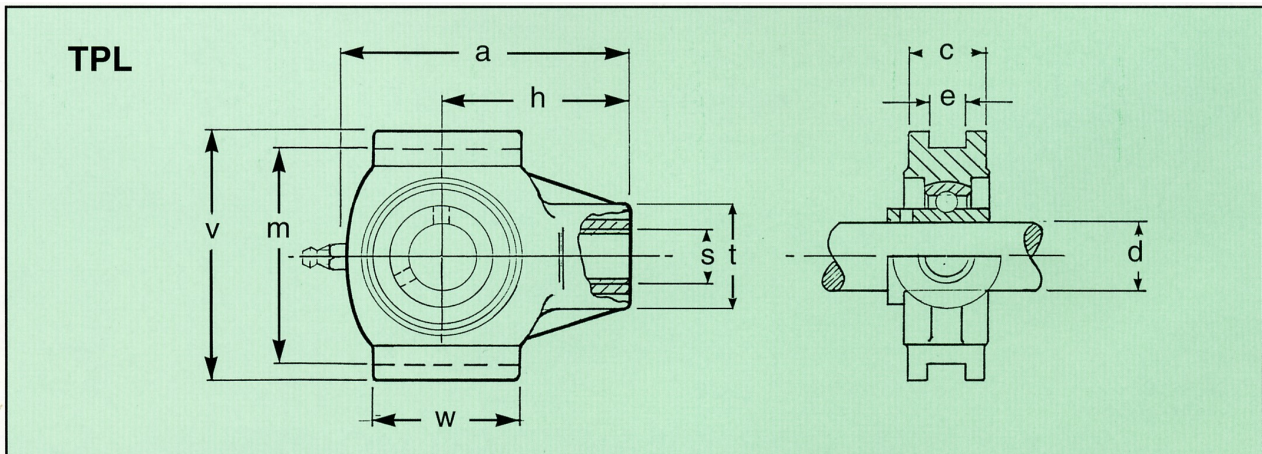

R.A. RODRIGUEZ (UK) LTD

14 Old Bridge Way, Shefford, Bedfordshire,
SG17 5HQ

Phone: 01462 670044 Email: info@raruk.com
Web: www.rarodriguez.co.uk

GREENLIGN PLASTIC HOUSED BEARINGS

- TOUGH PRECISION MOULDED THERMOPLASTIC
- RESISTANT TO CHEMICALS
- EASILY CLEANED SMOOTH SURFACE
- NO COATING OR PLATING TO CRACK OR CHIP
- TO SUIT SHAFT SIZES 12 - 40 MM, 0.75 - 1.25 INS
- ONE OF EIGHT HOUSING TYPES
- STAINLESS STEEL BEARINGS FITTED AS STANDARD
- END COVERS STANDARD
- AVAILABLE WITH ECONOMY INSERT BEARINGS

Ref	Dimensions mm ("inches)										Weight (Kg)
	d	a	c	e	h	m	s	t	v	w	
TPL201	12	99	27.5	12	64	76	M16	36	89	47	0.38
TPL202	15	99	27.5	12	64	76	M16	36	89	47	0.37
TPL203	17	99	27.5	12	64	76	M16	36	89	47	0.36
TPL204	20	99	27.5	12	64	76	M16	36	89	47	0.35
TPL204-12	0.75"	99	27.5	12	64	76	M16	36	89	47	0.35
TPL205	25	99	27.5	12	64	76	M16	36	89	47	0.40
TPL205-16	1"	99	27.5	12	64	76	M16	36	89	47	0.40
TPL206	30	125	34.5	12	76	89	M16	40	102.5	63	0.55
TPL207	35	125	34.5	12	76	89	M16	40	102.5	63	0.80
TPL207-20	1.25"	125	34.5	12	76	89	M16	40	102.5	63	0.80
TPL208	40	140	34.5	16	85	102	M16	40	113	80	0.90