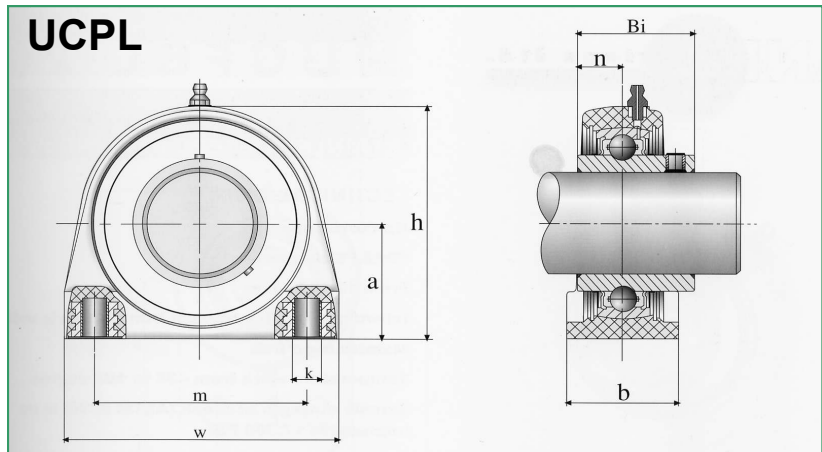

## GREENLIGN PLASTIC HOUSED BEARINGS

- TOUGH PRECISION MOULDED THERMOPLASTIC
- RESISTANT TO CHEMICALS
- EASILY CLEANED SMOOTH SURFACE
- NO COATING OR PLATING TO CRACK OR CHIP
- TO SUIT SHAFT SIZES 12 - 40 MM, 0.75 - 1.25 INS
- ONE OF EIGHT HOUSING TYPES
- STAINLESS STEEL BEARINGS FITTED AS STANDARD
- END COVERS STANDARD
- UCPL EQUIVALENT STAINLESS STEEL HOUSING AVAILABLE
- AVAILABLE WITH ECONOMY INSERT BEARINGS

Ref	Dimensions mm ("inches)										Weight (Kg)
	d	a	b	h	m	w	k	Bi	n		
UCPL201	12	33.3	34.5	66	50.8	72.8	M8	31	12.7	0.38	
UCPL202	15	33.3	34.5	66	50.8	72.8	M8	31	12.7	0.37	
UCPL203	17	33.3	34.5	66	50.8	72.8	M8	31	12.7	0.36	
UCPL204	20	33.3	34.5	66	50.8	72.8	M8	31	12.7	0.35	
UCPL204-12	0.75"	33.3	34.5	66	50.8	72.8	M8	31	12.7	0.35	
UCPL205	25	36.5	39.5	73.5	50.8	76.2	M10	34	14.3	0.4	
UCPL205-16	1"	36.5	39.5	73.5	50.8	76.2	M10	34	14.3	0.4	
UCPL206	30	42.9	42.5	84	76.2	101	M10	38.1	15.9	0.55	
UCPL207	35	47.6	47.5	95	82.6	110	M10	42.9	17.5	0.8	
UCPL207-20	1.25"	47.6	47.5	95	82.6	110	M10	42.9	17.5	0.8	
UCPL208	40	49.2	48	100.5	88.9	120	M12	49.2	19	0.95	